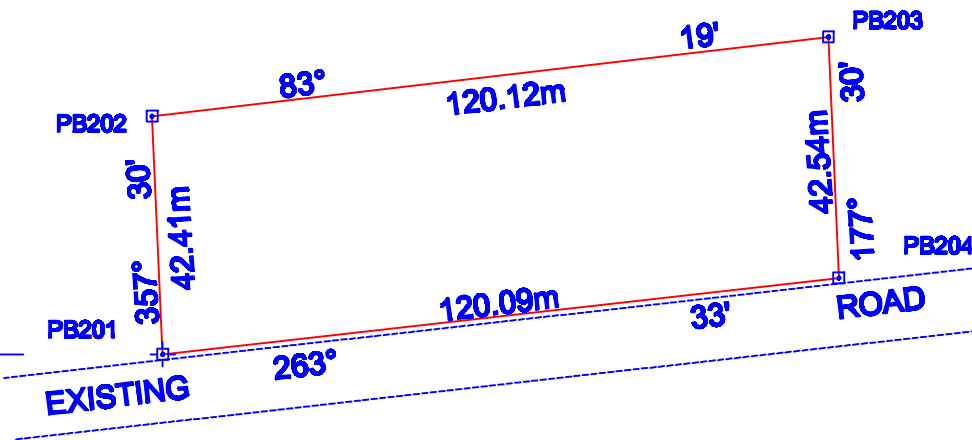

PLAN SHEWING PROPERTY
SAID TO BELONG TO
THE PINNACLE PHASE 3
PWAN STARS ESTATES AND CONCERNS LTD

BEING BLOCK 37 PLOTS 5-22 ON AJAYI APATA NEW TOWN, SANGOTEDO,
ETI-OSA LOCAL GOVT. AREA
LAGOS STATE
SCALE:- 1 : 2000

ORIGIN:- U.T.M. (Zone 31)

AREA:- 5066.455 SQ. METRES

CERTIFIED TRUE COPY OF THE ORIGINAL PLAN MADE BY ME.

PWANSTARS ESTATES AND CONCERNS LTD

Plot 38B Oba Akinloye Street, Oral Estate,
By Enyo Filling Station, Eleganza.